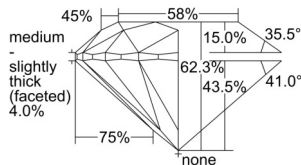

GIA®

FACSIMILE

GIA REPORT 2507382639

Verify this report at GIA.edu

GIA NATURAL DIAMOND DOSSIER®

September 09, 2024
GIA Report Number 2507382639
Shape and Cutting Style ..... Round Brilliant
Measurements ..... 4.57 - 4.59 x 2.85 mm

GRADING RESULTS

Carat Weight ..... 0.37 carat
Color Grade ..... D
Clarity Grade S11
Cut Grade ..... Excellent

ADDITIONAL GRADING INFORMATION

Polish ..... Excellent
Symmetry ..... Excellent
Fluorescence ..... Medium Blue
Clarity Characteristics ..... Crystal
Inscription(s): GIA 2507382639

PROPORTIONS

Profile to actual proportions

GRADING SCALES

GIA COLOR SCALE	GIA CLARITY SCALE	GIA CUT SCALE	
D	FLAWLESS	EXCELLENT	
E	INTERNALLY FLAWLESS		
F		VVS₁	VERY GOOD
G	VVS₂		
H	VS₁	GOOD	
I	VS₂		
J	S1₁	FAIR	
K	S1₂		
L	I₁	POOR	
M	I₂		
N	I₃		
O			
P			
Q			
R			
S			
T			
U			
V			
W			
X			
Y			
Z