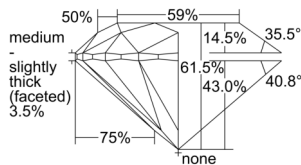

GIA®

FACSIMILE

GIA REPORT 2507383224

Verify this report at GIA.edu

GIA NATURAL DIAMOND DOSSIER®

September 09, 2024
GIA Report Number 2507383224
Shape and Cutting Style ..... Round Brilliant
Measurements ..... 4.30 - 4.33 x 2.66 mm

GRADING RESULTS

Carat Weight ..... 0.30 carat
Color Grade ..... G
Clarity Grade VS2
Cut Grade ..... Excellent

ADDITIONAL GRADING INFORMATION

Polish ..... Excellent
Symmetry ..... Excellent
Fluorescence ..... None
Clarity Characteristics..... Crystal, Cloud, Cavity
Inspection(s): GIA 2507383224

PROPORTIONS

Profile to actual proportions

GRADING SCALES

GIA COLOR SCALE	GIA CLARITY SCALE	GIA CUT SCALE	
D	FLAWLESS	EXCELLENT	
E	INTERNALLY FLAWLESS		
F		VVS₁	VERY GOOD
G	VVS₂		
H	VS₁	GOOD	
I	VS₂		
J	SI₁	FAIR	
K	SI₂		
L	I₁	POOR	
M	I₂		
N	I₃		
O			
P			
Q			
R			
S			
T			
U			
V			
W			
X			
Y			
Z