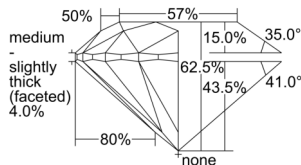

GIA®

FACSIMILE

GIA REPORT 2507385953

Verify this report at GIA.edu

GIA NATURAL DIAMOND DOSSIER®

September 10, 2024
GIA Report Number 2507385953
Shape and Cutting Style ..... Round Brilliant
Measurements ..... 5.67 - 5.70 x 3.55 mm

GRADING RESULTS

Carat Weight ..... 0.71 carat
Color Grade ..... G
Clarity Grade S11
Cut Grade ..... Excellent

ADDITIONAL GRADING INFORMATION

Polish ..... Excellent
Symmetry ..... Excellent
Fluorescence ..... Faint
Clarity Characteristics ..... Crystal, Cloud
Inscription(s): GIA 2507385953

PROPORTIONS

Profile to actual proportions

GRADING SCALES

GIA COLOR SCALE	GIA CLARITY SCALE	GIA CUT SCALE	
D	FLAWLESS	EXCELLENT	
E	INTERNALLY FLAWLESS		
F		VVS₁	VERY GOOD
G	VVS₂		
H	VS₁	GOOD	
I	VS₂		
J	S1₁	FAIR	
K	S1₂		
L	I₁	POOR	
M	I₂		
N	I₃		
O			
P			
Q			
R			
S			
T			
U			
V			
W			
X			
Y			
Z