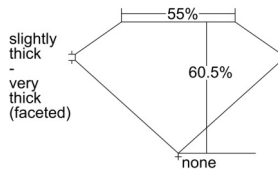

GIA®

FACSIMILE

GIA REPORT 2507386403

Verify this report at GIA.edu

GIA NATURAL DIAMOND DOSSIER®

September 10, 2024
GIA Report Number 2507386403
Shape and Cutting Style ..... Heart Brilliant
Measurements ..... 4.70 x 5.49 x 3.32 mm

GRADING RESULTS

Carat Weight ..... 0.50 carat
Color Grade ..... F
Clarity Grade VS2

ADDITIONAL GRADING INFORMATION

Polish ..... Excellent
Symmetry ..... Very Good
Fluorescence ..... None
Clarity Characteristics ..... Crystal, Cloud
Inscription(s): GIA 2507386403

PROPORTIONS

Profile not to actual proportions

GRADING SCALES

GIA COLOR SCALE		GIA CLARITY SCALE	
COLORLESS	D	VERY VERY SLIGHTLY INCLUDED	FLAWLESS
	E		INTERNALLY FLAWLESS
	F		VVS₁
	G		VVS₂
	H		VS₁
	I		VS₂
	J		SI₁
	K		SI₂
	L		I₁
	M		I₂
NEAR COLORLESS	N	SLIGHTLY INCLUDED	I₃
	O		
	P		
	Q		
FAINT	R		
	S		
	T		
	U		
VERT LIGHT	V		
	W		
	X		
	Y		
LIGHT	Z