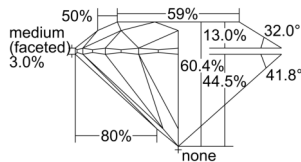

GIA®

FACSIMILE

GIA REPORT 2507388438

Verify this report at GIA.edu

GIA NATURAL DIAMOND DOSSIER®

September 10, 2024
GIA Report Number 2507388438
Shape and Cutting Style ..... Round Brilliant
Measurements ..... 4.84 - 4.85 x 2.93 mm

GRADING RESULTS

Carat Weight ..... 0.41 carat
Color Grade ..... D
Clarity Grade VS1
Cut Grade ..... Excellent

ADDITIONAL GRADING INFORMATION

Polish ..... Excellent
Symmetry ..... Excellent
Fluorescence ..... None
Clarity Characteristics..... Crystal, Pinpoint, Needle, Cloud
Inscription(s): GIA 2507388438

PROPORTIONS

Profile to actual proportions

GRADING SCALES

GIA COLOR SCALE	GIA CLARITY SCALE	GIA CUT SCALE	
D	FLAWLESS	EXCELLENT	
E	INTERNALLY FLAWLESS		
F		VVS₁	VERY GOOD
G	VVS₂		
H	VS₁	GOOD	
I	VS₂		
J	SI₁	FAIR	
K	SI₂		
L	I₁	POOR	
M			
N			
O	I₂		
P			
Q	I₃		
R			
S			
T			
U			
V			
W			
X			
Y			
Z