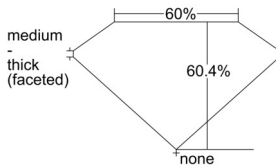

GIA®

FACSIMILE

GIA REPORT 2507388674

Verify this report at GIA.edu

GIA NATURAL DIAMOND DOSSIER®

September 10, 2024
GIA Report Number 2507388674
Shape and Cutting Style ..... Heart Brilliant
Measurements ..... 4.88 x 5.42 x 3.28 mm

GRADING RESULTS

Carat Weight ..... 0.51 carat
Color Grade ..... F
Clarity Grade VVS1

ADDITIONAL GRADING INFORMATION

Polish ..... Excellent
Symmetry ..... Excellent
Fluorescence ..... None
Clarity Characteristics ..... Pinpoint
Inscription(s): GIA 2507388674

PROPORTIONS

Profile not to actual proportions

GRADING SCALES

GIA COLOR SCALE		GIA CLARITY SCALE			
COLORLESS	D	VERY VERY SLIGHTLY INCLUDED	FLAWLESS		
	E		INTERNALLY FLAWLESS		
	F	VERY SLIGHTLY INCLUDED	VVS₁		
	G		VVS₂		
	H		VS₁		
	NEAR COLORLESS	I	SLIGHTLY INCLUDED	VS₂	
		J		SI₁	
		FAINT	K	INCLUDED	SI₂
			L		I₁
			M		I₂
VERT LIGHT	N	INCLUDED	I₃		
	O				
	P				
	Q				
	R				
LIGHT	S				
	T				
	U				
	V				
	W				
X					
Y					
Z