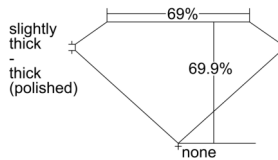

GIA®

FACSIMILE

GIA REPORT 2507401441

Verify this report at GIA.edu

GIA NATURAL DIAMOND DOSSIER®

September 11, 2024
GIA Report Number 2507401441
Shape and Cutting Style ..... Square Modified Brilliant
Measurements ..... 4.06 x 4.04 x 2.82 mm

GRADING RESULTS

Carat Weight ..... 0.40 carat
Color Grade ..... F
Clarity Grade VS1

ADDITIONAL GRADING INFORMATION

Polish ..... Very Good
Symmetry ..... Excellent
Fluorescence ..... Faint
Clarity Characteristics ..... Feather, Pinpoint
Inscription(s): GIA 2507401441

PROPORTIONS

Profile not to actual proportions

GRADING SCALES

GIA COLOR SCALE		GIA CLARITY SCALE			
COLORLESS	D	VERY VERY SLIGHTLY INCLUDED	FLAWLESS		
	E		INTERNALLY FLAWLESS		
	F		VVS₁		
	NEAR COLORLESS	G	VERY SLIGHTLY INCLUDED	VVS₂	
		H		VS₁	
		FAINT	I	SLIGHTLY INCLUDED	VS₂
			J		SI₁
	K		SI₂		
	LIGHT		L	INCLUDED	I₁
			M		I₂
N			I₃		
O					
P					
Q					
R