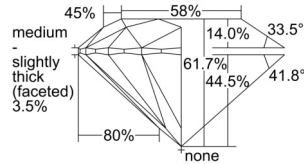

GIA®

FACSIMILE

GIA REPORT 2507407394

Verify this report at GIA.edu

GIA NATURAL DIAMOND DOSSIER®

September 12, 2024
GIA Report Number 2507407394
Shape and Cutting Style ..... Round Brilliant
Measurements ..... 4.32 - 4.34 x 2.67 mm

GRADING RESULTS

Carat Weight ..... 0.30 carat
Color Grade ..... H
Clarity Grade VS2
Cut Grade ..... Excellent

ADDITIONAL GRADING INFORMATION

Polish ..... Excellent
Symmetry ..... Excellent
Fluorescence ..... None
Clarity Characteristics ..... Cloud
Inscription(s): GIA 2507407394

PROPORTIONS

Profile to actual proportions

GRADING SCALES

GIA COLOR SCALE	GIA CLARITY SCALE	GIA CUT SCALE	
D	FLAWLESS	EXCELLENT	
E	INTERNALLY FLAWLESS		
F		VVS₁	VERY GOOD
G	VVS₂		
H	VS₁	GOOD	
I	VS₂		
J	SI₁	FAIR	
K	SI₂		
L	I₁	POOR	
M	I₂		
N	I₃		
O			
P			
Q			
R			
S			
T			
U			
V			
W			
X			
Y			
Z