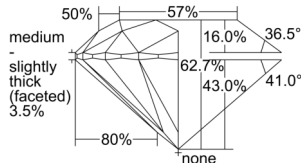

GIA®

FACSIMILE

GIA REPORT 2507408414

Verify this report at GIA.edu

GIA NATURAL DIAMOND DOSSIER®

September 13, 2024
GIA Report Number 2507408414
Shape and Cutting Style ..... Round Brilliant
Measurements ..... 4.87 - 4.90 x 3.07 mm

GRADING RESULTS

Carat Weight ..... 0.45 carat
Color Grade ..... G
Clarity Grade S11
Cut Grade ..... Excellent

ADDITIONAL GRADING INFORMATION

Polish ..... Excellent
Symmetry ..... Excellent
Fluorescence ..... Faint
Clarity Characteristics ..... Crystal
Inscription(s): GIA 2507408414

PROPORTIONS

Profile to actual proportions

GRADING SCALES

GIA COLOR SCALE	GIA CLARITY SCALE	GIA CUT SCALE
D	FLAWLESS	EXCELLENT
E	INTERNALLY FLAWLESS	
F	VVS₁	VERY GOOD
G		
H	VVS₂	GOOD
I	VS₁	
J	VS₂	FAIR
K	SI₁	
L	SI₂	POOR
M	I₁	
N	I₂	
O	I₃	
P		
Q		
R		
S		
T		
U		
V		
W		
X		
Y		
Z