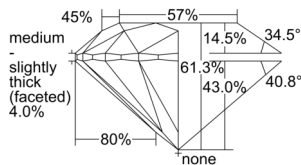

GIA®

FACSIMILE

GIA REPORT 2507409554

Verify this report at GIA.edu

GIA NATURAL DIAMOND DOSSIER®

September 12, 2024
GIA Report Number 2507409554
Shape and Cutting Style ..... Round Brilliant
Measurements ..... 4.33 - 4.36 x 2.67 mm

GRADING RESULTS

Carat Weight ..... 0.31 carat
Color Grade ..... F
Clarity Grade VS2
Cut Grade ..... Excellent

ADDITIONAL GRADING INFORMATION

Polish ..... Excellent
Symmetry ..... Excellent
Fluorescence ..... None
Clarity Characteristics ..... Crystal, Cloud
Inscription(s): GIA 2507409554

PROPORTIONS

Profile to actual proportions

GRADING SCALES

GIA COLOR SCALE	GIA CLARITY SCALE	GIA CUT SCALE	
D	FLAWLESS	EXCELLENT	
E	INTERNALLY FLAWLESS		
F		VVS₁	VERY GOOD
G	VVS₂		
H	VS₁	GOOD	
I	VS₂		
J	SI₁	FAIR	
K	SI₂		
L	I₁	POOR	
M	I₂		
N	I₃		
O			
P			
Q			
R			
S			
T			
U			
V			
W			
X			
Y			
Z