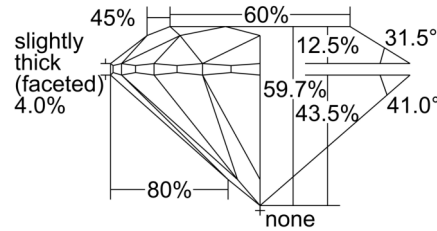

#### GRADING RESULTS

Carat Weight ..... 1.50 carat

Color Grade ..... I

Clarity Grade ..... SI1

Cut Grade ..... Excellent

#### PROPORTIONS

Profile to actual proportions