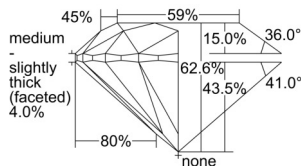

GIA®

FACSIMILE

GIA REPORT 2507414744

Verify this report at GIA.edu

GIA NATURAL DIAMOND DOSSIER®

September 16, 2024
GIA Report Number 2507414744
Shape and Cutting Style ..... Round Brilliant
Measurements ..... 5.89 - 5.91 x 3.69 mm

GRADING RESULTS

Carat Weight ..... 0.80 carat
Color Grade ..... H
Clarity Grade S11
Cut Grade ..... Excellent

ADDITIONAL GRADING INFORMATION

Polish ..... Excellent
Symmetry ..... Excellent
Fluorescence ..... None
Clarity Characteristics ..... Crystal, Cloud
Inscription(s): GIA 2507414744

PROPORTIONS

Profile to actual proportions

GRADING SCALES

GIA COLOR SCALE	GIA CLARITY SCALE	GIA CUT SCALE	
D	FLAWLESS	EXCELLENT	
E	INTERNALLY FLAWLESS		
F		VVS₁	VERY GOOD
G	VVS₂		
H	VS₁	GOOD	
I	VS₂		
J	S1₁	FAIR	
K	S1₂		
L	I₁	POOR	
M	I₂		
N	I₃		
O			
P			
Q			
R			
S			
T			
U			
V			
W			
X			
Y			
Z