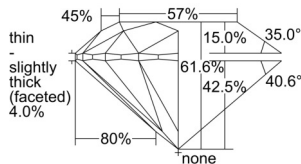

GIA®

FACSIMILE

GIA REPORT 2507418144

Verify this report at GIA.edu

GIA NATURAL DIAMOND DOSSIER®

September 16, 2024
GIA Report Number 2507418144
Shape and Cutting Style ..... Round Brilliant
Measurements ..... 5.09 - 5.11 x 3.14 mm

GRADING RESULTS

Carat Weight ..... 0.50 carat
Color Grade ..... E
Clarity Grade VS2
Cut Grade ..... Excellent

ADDITIONAL GRADING INFORMATION

Polish ..... Excellent
Symmetry ..... Excellent
Fluorescence ..... None
Clarity Characteristics ..... Cloud
Inscription(s): GIA 2507418144

PROPORTIONS

Profile to actual proportions

GRADING SCALES

GIA COLOR SCALE	GIA CLARITY SCALE	GIA CUT SCALE	
D	FLAWLESS	EXCELLENT	
E	INTERNALLY FLAWLESS		
F		VVS₁	VERY GOOD
G	VVS₂		
H	VS₁	GOOD	
I	VS₂		
J	SI₁	FAIR	
K	SI₂		
L	I₁	POOR	
M	I₂		
N	I₃		
O			
P			
Q			
R			
S			
T			
U			
V			
W			
X			
Y			
Z