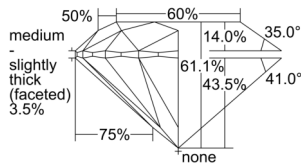

GIA®

FACSIMILE

GIA REPORT 2507418857

Verify this report at GIA.edu

GIA NATURAL DIAMOND DOSSIER®

September 18, 2024
GIA Report Number 2507418857
Shape and Cutting Style ..... Round Brilliant
Measurements ..... 5.09 - 5.12 x 3.12 mm

GRADING RESULTS

Carat Weight ..... 0.50 carat
Color Grade ..... H
Clarity Grade S11
Cut Grade ..... Excellent

ADDITIONAL GRADING INFORMATION

Polish ..... Excellent
Symmetry ..... Excellent
Fluorescence ..... Medium Blue
Clarity Characteristics ..... Crystal, Cloud
Inscription(s): GIA 2507418857

PROPORTIONS

Profile to actual proportions

GRADING SCALES

GIA COLOR SCALE	GIA CLARITY SCALE	GIA CUT SCALE	
D	FLAWLESS	EXCELLENT	
E	INTERNALLY FLAWLESS		
F		VVS₁	VERY GOOD
G	VVS₂		
H	VS₁	GOOD	
I	VS₂		
J	S1₁	FAIR	
K	S1₂		
L	I₁	POOR	
M	I₂		
N	I₃		
O			
P			
Q			
R			
S			
T			
U			
V			
W			
X			
Y			
Z