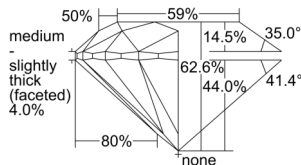

GIA®

FACSIMILE

GIA REPORT 2507419480

Verify this report at GIA.edu

GIA NATURAL DIAMOND DOSSIER®

September 13, 2024
GIA Report Number 2507419480
Shape and Cutting Style ..... Round Brilliant
Measurements ..... 5.64 - 5.68 x 3.54 mm

GRADING RESULTS

Carat Weight ..... 0.70 carat
Color Grade ..... G
Clarity Grade VS1
Cut Grade ..... Excellent

ADDITIONAL GRADING INFORMATION

Polish ..... Excellent
Symmetry ..... Excellent
Fluorescence ..... None
Clarity Characteristics ..... Cloud, Pinpoint
Inscription(s): GIA 2507419480

PROPORTIONS

Profile to actual proportions

GRADING SCALES

GIA COLOR SCALE	GIA CLARITY SCALE	GIA CUT SCALE	
D	FLAWLESS	EXCELLENT	
E	INTERNALLY FLAWLESS		
F		VVS₁	VERY GOOD
G	VVS₂		
H	VS₁	GOOD	
I	VS₂		
J	SI₁	FAIR	
K	SI₂		
L	I₁	POOR	
M	I₂		
N	I₃		
O			
P			
Q			
R			
S			
T			
U			
V			
W			
X			
Y			
Z