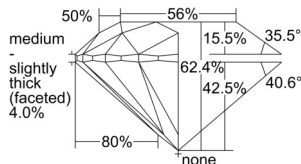

GIA®

FACSIMILE

GIA REPORT 2507422486

Verify this report at GIA.edu

GIA NATURAL DIAMOND DOSSIER®

September 16, 2024
GIA Report Number 2507422486
Shape and Cutting Style ..... Round Brilliant
Measurements ..... 5.04 - 5.09 x 3.16 mm

GRADING RESULTS

Carat Weight ..... 0.50 carat
Color Grade ..... H
Clarity Grade S11
Cut Grade ..... Excellent

ADDITIONAL GRADING INFORMATION

Polish ..... Excellent
Symmetry ..... Excellent
Fluorescence ..... None
Clarity Characteristics ..... Cloud
Inscription(s): GIA 2507422486

PROPORTIONS

Profile to actual proportions

GRADING SCALES

GIA COLOR SCALE

COLORLESS	D
	E
	F
	G
	H
	I
	J
NEAR COLORLESS	K
	L
Faint	M
	N
	O
	P
Very Light	Q
	R
	S
	T
	U
	V
Light	W
	X
	Y
	Z

GIA CLARITY SCALE

FLAWLESS	VERY VERY SLIGHTLY INCLUDED	VVS₁	VVS₂	VS₁	VS₂	S1₁	S1₂	I₁	I₂	I₃	
											VERY SLIGHTLY INCLUDED
INTERNALLY FLAWLESS											

GIA CUT SCALE

EXCELLENT
VERY GOOD
GOOD
FAIR
POOR