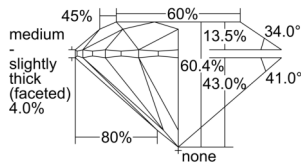

GIA®

FACSIMILE

GIA REPORT 2507422674

Verify this report at GIA.edu

GIA NATURAL DIAMOND DOSSIER®

September 16, 2024
GIA Report Number 2507422674
Shape and Cutting Style ..... Round Brilliant
Measurements ..... 3.82 - 3.84 x 2.31 mm

GRADING RESULTS

Carat Weight ..... 0.21 carat
Color Grade ..... G
Clarity Grade VS1
Cut Grade ..... Excellent

ADDITIONAL GRADING INFORMATION

Polish ..... Excellent
Symmetry ..... Excellent
Fluorescence ..... None
Clarity Characteristics ..... Cloud, Needle
Inscription(s): GIA 2507422674

PROPORTIONS

Profile to actual proportions

GRADING SCALES

GIA COLOR SCALE	GIA CLARITY SCALE	GIA CUT SCALE	
D	FLAWLESS	EXCELLENT	
E	INTERNALLY FLAWLESS		
F		VVS₁	VERY GOOD
G	VVS₂		
H	VS₁	GOOD	
I	VS₂		
J	SI₁	FAIR	
K	SI₂		
L	I₁	POOR	
M			
N			
O	I₂		
P			
Q			
R	I₃		
S			
T			
U			
V			
W			
X			
Y			
Z