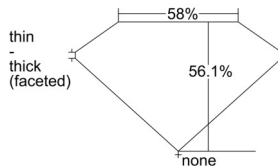

GIA®

FACSIMILE

GIA REPORT 2507423501

Verify this report at GIA.edu

GIA NATURAL DIAMOND DOSSIER®

September 13, 2024
GIA Report Number 2507423501
Shape and Cutting Style ..... Heart Brilliant
Measurements ..... 5.51 x 6.30 x 3.54 mm

GRADING RESULTS

Carat Weight ..... 0.72 carat
Color Grade ..... D
Clarity Grade S11

ADDITIONAL GRADING INFORMATION

Polish ..... Excellent
Symmetry ..... Excellent
Fluorescence ..... Faint
Clarity Characteristics..... Crystal, Cloud, Feather
Inscription(s): GIA 2507423501

PROPORTIONS

Profile not to actual proportions

GRADING SCALES

GIA COLOR SCALE		GIA CLARITY SCALE	
COLORLESS	D	VERY VERY SLIGHTLY INCLUDED	FLAWLESS
	E		INTERNALLY FLAWLESS
	F		VVS₁
	G		VVS₂
	H		VS₁
	I		VS₂
	J		S1₁
	K		S1₂
	L		I₁
	M		I₂
NEAR COLORLESS	N	SLIGHTLY INCLUDED	I₃
	O		
	P		
	Q		
FAINT	R	INCLUDED	
	S		
	T		
	U		
VERY LIGHT	V	INCLUDED	
	W		
	X		
	Y		
LIGHT	Z