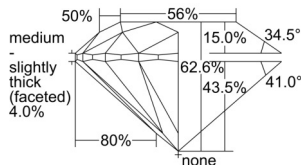

GIA®

FACSIMILE

GIA NATURAL DIAMOND DOSSIER®

September 16, 2024
GIA Report Number 2507426146
Shape and Cutting Style ..... Round Brilliant
Measurements ..... 5.42 - 5.46 x 3.40 mm

GRADING RESULTS

Carat Weight ..... 0.62 carat
Color Grade ..... K
Clarity Grade SI2
Cut Grade ..... Excellent

ADDITIONAL GRADING INFORMATION

Polish ..... Excellent
Symmetry ..... Excellent
Fluorescence ..... None
Clarity Characteristics ..... Crystal, Cloud
Inscription(s): GIA 2507426146

GIA REPORT 2507426146

Verify this report at GIA.edu

PROPORTIONS

Profile to actual proportions