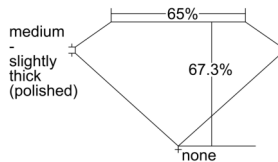

GIA®

FACSIMILE

GIA REPORT 2507431384

Verify this report at GIA.edu

GIA NATURAL DIAMOND DOSSIER®

September 18, 2024
GIA Report Number 2507431384
Shape and Cutting Style ..... **Cut-Cornered Rectangular Modified Brilliant**
Measurements ..... 4.78 x 3.66 x 2.47 mm

GRADING RESULTS

Carat Weight ..... 0.40 carat
Color Grade ..... H
Clarity Grade VS1

ADDITIONAL GRADING INFORMATION

Polish ..... Excellent
Symmetry ..... Excellent
Fluorescence ..... None
Clarity Characteristics ..... Feather, Crystal
Inscription(s): GIA 2507431384

PROPORTIONS

Profile not to actual proportions

GRADING SCALES

GIA COLOR SCALE		GIA CLARITY SCALE			
COLORLESS	D	VERY VERY SLIGHTLY INCLUDED	FLAWLESS		
	E		INTERNALLY FLAWLESS		
	F	VERY SLIGHTLY INCLUDED	VVS₁		
	G		VVS₂		
	H		VS₁		
	NEAR COLORLESS	I	SLIGHTLY INCLUDED	VS₂	
		J		SI₁	
		FAINT	K	INCLUDED	SI₂
			L		I₁
			M		I₂
VERT LIGHT	N	LIGHT	I₃		
	O				
	P				
	Q				
	R