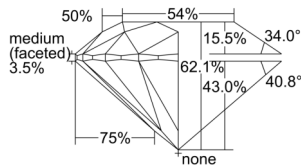

GIA®

FACSIMILE

GIA REPORT 2507433243

Verify this report at GIA.edu

GIA NATURAL DIAMOND DOSSIER®

September 18, 2024
GIA Report Number 2507433243
Shape and Cutting Style ..... Round Brilliant
Measurements ..... 5.09 - 5.12 x 3.17 mm

GRADING RESULTS

Carat Weight ..... 0.50 carat
Color Grade ..... H
Clarity Grade VS1
Cut Grade ..... Excellent

ADDITIONAL GRADING INFORMATION

Polish ..... Excellent
Symmetry ..... Excellent
Fluorescence ..... None
Clarity Characteristics ..... Cloud, Pinpoint
Inscription(s): GIA 2507433243

PROPORTIONS

Profile to actual proportions

GRADING SCALES

GIA COLOR SCALE	GIA CLARITY SCALE	GIA CUT SCALE	
D	FLAWLESS	EXCELLENT	
E	INTERNALLY FLAWLESS		
F		VVS₁	VERY GOOD
G	VVS₂		
H	VS₁	GOOD	
I	VS₂		
J	SI₁	FAIR	
K	SI₂		
L	I₁	POOR	
M			
N			
O	I₂		
P			
Q	I₃		
R			
S			
T			
U			
V			
W			
X			
Y			
Z