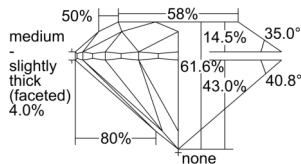

GIA®

FACSIMILE

GIA REPORT 2507434453

Verify this report at GIA.edu

GIA NATURAL DIAMOND DOSSIER®

September 18, 2024
GIA Report Number 2507434453
Shape and Cutting Style ..... Round Brilliant
Measurements ..... 4.75 - 4.78 x 2.94 mm

GRADING RESULTS

Carat Weight ..... 0.41 carat
Color Grade ..... E
Clarity Grade S11
Cut Grade ..... Excellent

ADDITIONAL GRADING INFORMATION

Polish ..... Excellent
Symmetry ..... Very Good
Fluorescence ..... None
Clarity Characteristics ..... Cloud, Crystal
Inscription(s): GIA 2507434453

PROPORTIONS

Profile to actual proportions

GRADING SCALES

GIA COLOR SCALE	GIA CLARITY SCALE	GIA CUT SCALE	
D	FLAWLESS	EXCELLENT	
E	INTERNALLY FLAWLESS		
F		VVS₁	VERY GOOD
G	VVS₂		
H	VS₁	GOOD	
I	VS₂		
J	S1₁	FAIR	
K	S1₂		
L	I₁	POOR	
M	I₂		
N	I₃		
O			
P			
Q			
R			
S			
T			
U			
V			
W			
X			
Y			
Z