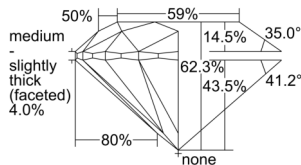

GIA®

FACSIMILE

GIA REPORT 2507435373

Verify this report at GIA.edu

GIA NATURAL DIAMOND DOSSIER®

September 18, 2024
GIA Report Number 2507435373
Shape and Cutting Style ..... Round Brilliant
Measurements ..... 5.46 - 5.49 x 3.41 mm

GRADING RESULTS

Carat Weight ..... 0.63 carat
Color Grade ..... E
Clarity Grade VS1
Cut Grade ..... Excellent

ADDITIONAL GRADING INFORMATION

Polish ..... Excellent
Symmetry ..... Excellent
Fluorescence ..... None
Clarity Characteristics ..... Crystal, Pinpoint
Inscription(s): GIA 2507435373

PROPORTIONS

Profile to actual proportions

GRADING SCALES

GIA COLOR SCALE	GIA CLARITY SCALE	GIA CUT SCALE	
D	FLAWLESS	EXCELLENT	
E	INTERNALLY FLAWLESS		
F		VVS₁	VERY GOOD
G	VVS₂		
H	VS₁	GOOD	
I	VS₂		
J	SI₁	FAIR	
K	SI₂		
L	I₁	POOR	
M	I₂		
N	I₃		
O			
P			
Q			
R			
S			
T			
U			
V			
W			
X			
Y			
Z