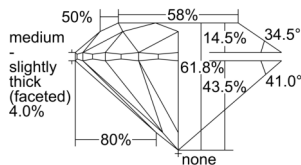

GIA®

FACSIMILE

GIA REPORT 2507438544

Verify this report at GIA.edu

GIA NATURAL DIAMOND DOSSIER®

September 18, 2024
GIA Report Number 2507438544
Shape and Cutting Style ..... Round Brilliant
Measurements ..... 5.95 - 5.99 x 3.69 mm

GRADING RESULTS

Carat Weight ..... 0.81 carat
Color Grade ..... H
Clarity Grade VS2
Cut Grade ..... Excellent

ADDITIONAL GRADING INFORMATION

Polish ..... Excellent
Symmetry ..... Excellent
Fluorescence ..... None
Clarity Characteristics..... Cloud, Crystal, Needle, Feather
Inscription(s): GIA 2507438544

PROPORTIONS

Profile to actual proportions