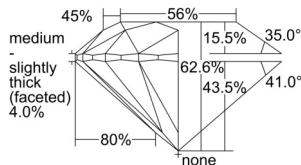

GIA®

FACSIMILE

GIA REPORT 2507443095

Verify this report at GIA.edu

GIA NATURAL DIAMOND DOSSIER®

September 19, 2024
GIA Report Number 2507443095
Shape and Cutting Style ..... Round Brilliant
Measurements ..... 5.84 - 5.86 x 3.66 mm

GRADING RESULTS

Carat Weight ..... 0.77 carat
Color Grade ..... G
Clarity Grade VS2
Cut Grade ..... Excellent

ADDITIONAL GRADING INFORMATION

Polish ..... Excellent
Symmetry ..... Excellent
Fluorescence ..... None
Clarity Characteristics ..... Cloud, Needle, Crystal
Inspection(s): GIA 2507443095

PROPORTIONS

Profile to actual proportions

GRADING SCALES

GIA COLOR SCALE	GIA CLARITY SCALE	GIA CUT SCALE	
D	FLAWLESS	EXCELLENT	
E	INTERNALLY FLAWLESS		
F		VVS₁	VERY GOOD
G	VVS₂		
H	VS₁	GOOD	
I	VS₂		
J	SI₁	FAIR	
K	SI₂		
L	I₁	POOR	
M	I₂		
N	I₃		
O			
P			
Q			
R			
S			
T			
U			
V			
W			
X			
Y			
Z