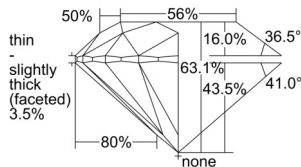

GIA®

FACSIMILE

GIA REPORT 2507445374

Verify this report at gia.edu

GIA NATURAL DIAMOND DOSSIER®

September 18, 2024
GIA Report Number 2507445374
Shape and Cutting Style ..... Round Brilliant
Measurements ..... 5.03 - 5.06 x 3.18 mm

GRADING RESULTS

Carat Weight ..... 0.50 carat
Color Grade ..... G
Clarity Grade S11
Cut Grade ..... Excellent

ADDITIONAL GRADING INFORMATION

Polish ..... Excellent
Symmetry ..... Excellent
Fluorescence ..... None
Clarity Characteristics..... Knot, Indented Natural, Cloud
Inscription(s): GIA 2507445374

PROPORTIONS

Profile to actual proportions

GRADING SCALES

GIA COLOR SCALE	GIA CLARITY SCALE	GIA CUT SCALE
COLOURLESS	FLAWLESS	EXCELLENT
D	INTERNALLY FLAWLESS	
E	VVS₁	VERY GOOD
F		
G	VVS₂	
H	VS₁	GOOD
I		
J	VS₂	
K	SI₁	FAIR
L		
M	SI₂	
N	I₁	POOR
O		
P	I₂	
Q	I₃	
R		
S		
T		
U		
V		
W		
X		
Y		
Z