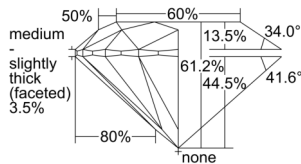

GIA®

FACSIMILE

GIA REPORT 2507445567

Verify this report at GIA.edu

GIA NATURAL DIAMOND DOSSIER®

September 18, 2024
GIA Report Number 2507445567
Shape and Cutting Style ..... Round Brilliant
Measurements ..... 5.11 - 5.15 x 3.14 mm

GRADING RESULTS

Carat Weight ..... 0.50 carat
Color Grade ..... D
Clarity Grade VS1
Cut Grade ..... Excellent

ADDITIONAL GRADING INFORMATION

Polish ..... Excellent
Symmetry ..... Excellent
Fluorescence ..... Strong Blue
Clarity Characteristics ..... Crystal, Pinpoint
Inscription(s): GIA 2507445567

PROPORTIONS

Profile to actual proportions

GRADING SCALES

GIA COLOR SCALE	GIA CLARITY SCALE	GIA CUT SCALE
D	FLAWLESS	EXCELLENT
E	INTERNALLY FLAWLESS	
F	VVS₁	VERY GOOD
G		
H	VS₁	GOOD
I		
J	VS₂	FAIR
K		
L	SI₁	POOR
M		
N	I₁	
O		
P	I₂	
Q		
R	I₃	
S		
T		
U		
V		
W		
X		
Y		
Z