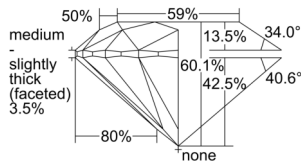

GIA®

FACSIMILE

GIA REPORT 2507445784

Verify this report at GIA.edu

GIA NATURAL DIAMOND DOSSIER®

September 20, 2024
GIA Report Number 2507445784
Shape and Cutting Style ..... Round Brilliant
Measurements ..... 6.02 - 6.04 x 3.62 mm

GRADING RESULTS

Carat Weight ..... 0.81 carat
Color Grade ..... G
Clarity Grade S11
Cut Grade ..... Excellent

ADDITIONAL GRADING INFORMATION

Polish ..... Excellent
Symmetry ..... Excellent
Fluorescence ..... None
Clarity Characteristics ..... Crystal, Feather
Inscription(s): GIA 2507445784

PROPORTIONS

Profile to actual proportions

GRADING SCALES

GIA COLOR SCALE	GIA CLARITY SCALE	GIA CUT SCALE	
D	FLAWLESS	EXCELLENT	
E	INTERNALLY FLAWLESS		
F		VVS₁	VERY GOOD
G	VVS₂		
H	VS₁	GOOD	
I	VS₂		
J	S1₁	FAIR	
K	S1₂		
L	I₁	POOR	
M	I₂		
N	I₃		
O			
P			
Q			
R			
S			
T			
U			
V			
W			
X			
Y			
Z