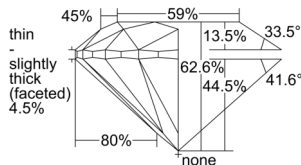

GIA®

FACSIMILE

GIA REPORT 2507446834

Verify this report at GIA.edu

GIA NATURAL DIAMOND DOSSIER®

September 19, 2024
GIA Report Number 2507446834
Shape and Cutting Style ..... Round Brilliant
Measurements ..... 4.68 - 4.71 x 2.94 mm

GRADING RESULTS

Carat Weight ..... 0.40 carat
Color Grade ..... F
Clarity Grade S11
Cut Grade ..... Excellent

ADDITIONAL GRADING INFORMATION

Polish ..... Excellent
Symmetry ..... Excellent
Fluorescence ..... None
Clarity Characteristics ..... Crystal
Inscription(s): GIA 2507446834

PROPORTIONS

Profile to actual proportions