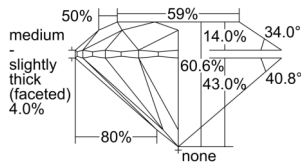

GIA®

FACSIMILE

GIA REPORT 2507446913

Verify this report at GIA.edu

GIA NATURAL DIAMOND DOSSIER®

September 19, 2024
GIA Report Number 2507446913
Shape and Cutting Style ..... Round Brilliant
Measurements ..... 5.12 - 5.14 x 3.11 mm

GRADING RESULTS

Carat Weight ..... 0.50 carat
Color Grade ..... E
Clarity Grade S11
Cut Grade ..... Excellent

ADDITIONAL GRADING INFORMATION

Polish ..... Excellent
Symmetry ..... Excellent
Fluorescence ..... None
Clarity Characteristics ..... Cloud, Crystal
Inscription(s): GIA 2507446913

PROPORTIONS

Profile to actual proportions

GRADING SCALES

GIA COLOR SCALE

COLOREDNESS	D
	E
	F
	G
	H
	I
	J
NEAR COLORLESS	K
	L
Faint	M
	N
	O
	P
Very Light	Q
	R
	S
	T
	U
	V
Light	W
	X
	Y
	Z

GIA CLARITY SCALE

FLAWLESS	INTERNAL FLAWLESS	
		FLAWLESS
VERY VERY SLIGHTLY INCLUDED	VVS₁	
	VVS₂	
VERY SLIGHTLY INCLUDED	VS₁	
	VS₂	
SLIGHTLY INCLUDED	SI₁	
	SI₂	
INCLUDED	I₁	
	I₂	
	I₃	

GIA CUT SCALE

EXCELLENT
VERY GOOD
GOOD
FAIR
POOR