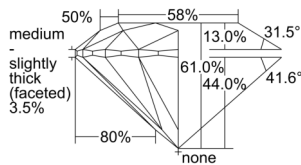

GIA®

FACSIMILE

GIA REPORT 2507447064

Verify this report at GIA.edu

GIA NATURAL DIAMOND DOSSIER®

September 19, 2024
GIA Report Number 2507447064
Shape and Cutting Style ..... Round Brilliant
Measurements ..... 5.05 - 5.08 x 3.09 mm

GRADING RESULTS

Carat Weight ..... 0.48 carat
Color Grade ..... D
Clarity Grade S11
Cut Grade ..... Excellent

ADDITIONAL GRADING INFORMATION

Polish ..... Excellent
Symmetry ..... Excellent
Fluorescence ..... None
Clarity Characteristics ..... Crystal, Cloud
Inscription(s): GIA 2507447064

PROPORTIONS

Profile to actual proportions

GRADING SCALES

GIA COLOR SCALE	GIA CLARITY SCALE	GIA CUT SCALE
D	FLAWLESS	EXCELLENT
E	FLAWLESS	
F	INTERNALLY FLAWLESS	VERY GOOD
G	FLAWLESS	
H	VVS₁	GOOD
I	VVS₂	
J	VS₁	FAIR
K	VS₂	
L	S1₁	POOR
M	S1₂	
N	I₁	
O	I₂	
P	I₃	
Q		
R		
S		
T		
U		
V		
W		
X		
Y		
Z