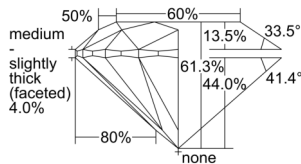

GIA®

FACSIMILE

GIA REPORT 2507450719

Verify this report at GIA.edu

GIA NATURAL DIAMOND DOSSIER®

September 19, 2024
GIA Report Number 2507450719
Shape and Cutting Style ..... Round Brilliant
Measurements ..... 4.11 - 4.13 x 2.53 mm

GRADING RESULTS

Carat Weight ..... 0.26 carat
Color Grade ..... F
Clarity Grade VS1
Cut Grade ..... Excellent

ADDITIONAL GRADING INFORMATION

Polish ..... Excellent
Symmetry ..... Excellent
Fluorescence ..... None
Clarity Characteristics ..... Cloud, Needle
Inscription(s): GIA 2507450719

PROPORTIONS

Profile to actual proportions

GRADING SCALES

GIA COLOR SCALE	GIA CLARITY SCALE	GIA CUT SCALE	
D	FLAWLESS	EXCELLENT	
E	INTERNALLY FLAWLESS		
F		VVS₁	VERY GOOD
G	VVS₂		
H	VS₁	GOOD	
I	VS₂		
J	SI₁	FAIR	
K	SI₂		
L	I₁	POOR	
M	I₂		
N	I₃		
O			
P			
Q			
R			
S			
T			
U			
V			
W			
X			
Y			
Z