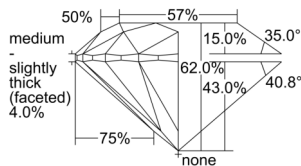

GIA®

FACSIMILE

GIA REPORT 2507453146

Verify this report at GIA.edu

GIA NATURAL DIAMOND DOSSIER®

September 19, 2024
GIA Report Number 2507453146
Shape and Cutting Style ..... Round Brilliant
Measurements ..... 4.29 - 4.33 x 2.67 mm

GRADING RESULTS

Carat Weight ..... 0.30 carat
Color Grade ..... D
Clarity Grade VS2
Cut Grade ..... Excellent

ADDITIONAL GRADING INFORMATION

Polish ..... Excellent
Symmetry ..... Excellent
Fluorescence ..... Faint
Clarity Characteristics ..... Crystal
Inscription(s): GIA 2507453146

PROPORTIONS

Profile to actual proportions

GRADING SCALES

GIA COLOR SCALE	GIA CLARITY SCALE	GIA CUT SCALE	
D	FLAWLESS	EXCELLENT	
E	INTERNALLY FLAWLESS		
F		VVS₁	VERY GOOD
G	VVS₂		
H	VS₁	GOOD	
I	VS₂		
J	SI₁	FAIR	
K	SI₂		
L	I₁	POOR	
M	I₂		
N	I₃		
O			
P			
Q			
R			
S			
T			
U			
V			
W			
X			
Y			
Z