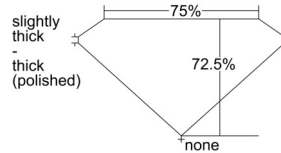

GIA®

FACSIMILE

GIA REPORT 2507455046

Verify this report at GIA.edu

GIA NATURAL DIAMOND DOSSIER®

September 19, 2024
GIA Report Number 2507455046
Shape and Cutting Style ..... Square Modified Brilliant
Measurements ..... 4.92 x 4.83 x 3.50 mm

GRADING RESULTS

Carat Weight ..... 0.70 carat
Color Grade I
Clarity Grade ..... Internally Flawless

ADDITIONAL GRADING INFORMATION

Polish ..... Excellent
Symmetry ..... Excellent
Fluorescence ..... None
Clarity Characteristics ..... Minor Details of Polish
Inscription(s): GIA 2507455046

PROPORTIONS

Profile not to actual proportions

GRADING SCALES

GIA COLOR SCALE		GIA CLARITY SCALE			
COLORLESS	D	VERY VERY SLIGHTLY INCLUDED	FLAWLESS		
	E		INTERNALLY FLAWLESS		
	F	VERY SLIGHTLY INCLUDED	VVS₁		
	G		VVS₂		
	H		VS₁		
	NEAR COLORLESS	I	SLIGHTLY INCLUDED	VS₂	
		J		SI₁	
		FAINT	K	INCLUDED	SI₂
			L		I₁
			M		I₂
VERT LIGHT	N	LIGHT	I₃		
	O				
	P				
	Q				
	R