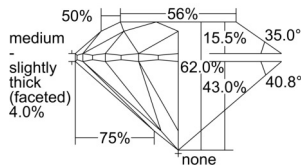

GIA®

FACSIMILE

GIA REPORT 2507455853

Verify this report at GIA.edu

GIA NATURAL DIAMOND DOSSIER®

September 23, 2024
GIA Report Number 2507455853
Shape and Cutting Style ..... Round Brilliant
Measurements ..... 5.10 - 5.13 x 3.17 mm

GRADING RESULTS

Carat Weight ..... 0.51 carat
Color Grade ..... F
Clarity Grade VS1
Cut Grade ..... Excellent

ADDITIONAL GRADING INFORMATION

Polish ..... Excellent
Symmetry ..... Excellent
Fluorescence ..... None
Clarity Characteristics ..... Cloud, Needle
Inscription(s): GIA 2507455853

PROPORTIONS

Profile to actual proportions

GRADING SCALES

GIA COLOR SCALE	GIA CLARITY SCALE	GIA CUT SCALE	
D	FLAWLESS	EXCELLENT	
E	INTERNALLY FLAWLESS		
F		VVS₁	VERY GOOD
G	VVS₂		
H	VS₁	GOOD	
I	VS₂		
J	SI₁	FAIR	
K	SI₂		
L	I₁	POOR	
M	I₂		
N	I₃		
O			
P			
Q			
R			
S			
T			
U			
V			
W			
X			
Y			
Z