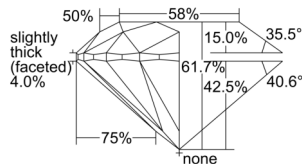

GIA®

FACSIMILE

GIA REPORT 2507456923

Verify this report at GIA.edu

GIA NATURAL DIAMOND DOSSIER®

September 19, 2024
GIA Report Number 2507456923
Shape and Cutting Style ..... Round Brilliant
Measurements ..... 4.29 - 4.32 x 2.66 mm

GRADING RESULTS

Carat Weight ..... 0.30 carat
Color Grade ..... F
Clarity Grade S11
Cut Grade ..... Excellent

ADDITIONAL GRADING INFORMATION

Polish ..... Excellent
Symmetry ..... Excellent
Fluorescence ..... None
Clarity Characteristics ..... Cloud
Inscription(s): GIA 2507456923

PROPORTIONS

Profile to actual proportions

GRADING SCALES

GIA COLOR SCALE	GIA CLARITY SCALE	GIA CUT SCALE	
D	FLAWLESS	EXCELLENT	
E	INTERNALLY FLAWLESS		
F		VVS₁	VERY GOOD
G	VVS₂		
H	VS₁	GOOD	
I	VS₂		
J	S1₁	FAIR	
K	S1₂		
L	I₁	POOR	
M	I₂		
N	I₃		
O			
P			
Q			
R			
S			
T			
U			
V			
W			
X			
Y			
Z