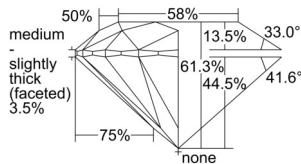

GIA®

FACSIMILE

GIA REPORT 2507458432

Verify this report at GIA.edu

GIA NATURAL DIAMOND DOSSIER®

September 20, 2024
GIA Report Number 2507458432
Shape and Cutting Style ..... Round Brilliant
Measurements ..... 4.75 - 4.77 x 2.92 mm

GRADING RESULTS

Carat Weight ..... 0.40 carat
Color Grade ..... G
Clarity Grade S11
Cut Grade ..... Excellent

ADDITIONAL GRADING INFORMATION

Polish ..... Excellent
Symmetry ..... Excellent
Fluorescence ..... None
Clarity Characteristics..... Crystal, Cloud, Feather
Inscription(s): GIA 2507458432

PROPORTIONS

Profile to actual proportions

GRADING SCALES

GIA COLOR SCALE	GIA CLARITY SCALE	GIA CUT SCALE	
D	FLAWLESS	EXCELLENT	
E	INTERNALLY FLAWLESS		
F		VVS₁	VERY GOOD
G	VVS₂		
H	VS₁	GOOD	
I	VS₂		
J	S1₁	FAIR	
K	S1₂		
L	I₁	POOR	
M	I₂		
N	I₃		
O			
P			
Q			
R			
S			
T			
U			
V			
W			
X			
Y			
Z