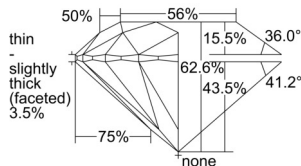

GIA®

FACSIMILE

GIA REPORT 2507460456

Verify this report at GIA.edu

GIA NATURAL DIAMOND DOSSIER®

September 20, 2024
GIA Report Number 2507460456
Shape and Cutting Style ..... Round Brilliant
Measurements ..... 4.26 - 4.30 x 2.68 mm

GRADING RESULTS

Carat Weight ..... 0.30 carat
Color Grade ..... D
Clarity Grade VS1
Cut Grade ..... Excellent

ADDITIONAL GRADING INFORMATION

Polish ..... Excellent
Symmetry ..... Very Good
Fluorescence ..... None
Clarity Characteristics..... Cavity, Indented Natural, Pinpoint
Inscription(s): GIA 2507460456

PROPORTIONS

Profile to actual proportions