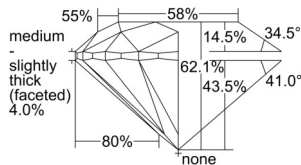

GIA®

FACSIMILE

GIA REPORT 2507466691

Verify this report at GIA.edu

GIA NATURAL DIAMOND DOSSIER®

September 23, 2024
GIA Report Number 2507466691
Shape and Cutting Style ..... Round Brilliant
Measurements ..... 4.91 - 4.94 x 3.06 mm

GRADING RESULTS

Carat Weight ..... 0.46 carat
Color Grade ..... G
Clarity Grade VS2
Cut Grade ..... Excellent

ADDITIONAL GRADING INFORMATION

Polish ..... Excellent
Symmetry ..... Excellent
Fluorescence ..... None
Clarity Characteristics ..... Cloud
Inscription(s): GIA 2507466691

PROPORTIONS

Profile to actual proportions

GRADING SCALES

GIA COLOR SCALE	GIA CLARITY SCALE	GIA CUT SCALE	
D	FLAWLESS	EXCELLENT	
E	INTERNALLY FLAWLESS		
F		VVS₁	VERY GOOD
G	VVS₂		
H	VS₁	GOOD	
I	VS₂		
J	SI₁	FAIR	
K	SI₂		
L	I₁	POOR	
M			
N			
O	I₂		
P			
Q	I₃		
R			
S			
T			
U			
V			
W			
X			
Y			
Z