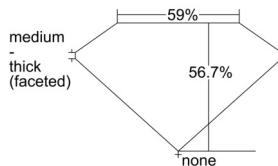

GIA®

FACSIMILE

GIA REPORT 2507471874

Verify this report at GIA.edu

GIA NATURAL DIAMOND DOSSIER®

September 20, 2024
GIA Report Number 2507471874
Shape and Cutting Style ..... Heart Brilliant
Measurements ..... 4.55 x 5.20 x 2.94 mm

GRADING RESULTS

Carat Weight ..... 0.41 carat
Color Grade ..... D
Clarity Grade VVS1

ADDITIONAL GRADING INFORMATION

Polish ..... Excellent
Symmetry ..... Very Good
Fluorescence ..... None
Clarity Characteristics ..... Pinpoint, Surface Graining
Inscription(s): GIA 2507471874

PROPORTIONS

Profile not to actual proportions

GRADING SCALES

GIA COLOR SCALE		GIA CLARITY SCALE			
COLORLESS	D	VERY VERY SLIGHTLY INCLUDED	FLAWLESS		
	E		INTERNALLY FLAWLESS		
	F	VERY SLIGHTLY INCLUDED	VVS₁		
	G		VVS₂		
	H		VS₁		
	NEAR COLORLESS	I	SLIGHTLY INCLUDED	VS₂	
		J		SI₁	
		FAINT	K	INCLUDED	SI₂
			L		I₁
			M		I₂
N			I₃		
VERT LIGHT	O	LIGHT			
	P				
	Q				
	R				
	S				
	T				
LIGHT	U				
	V				
	W				
	X				
Y					
Z