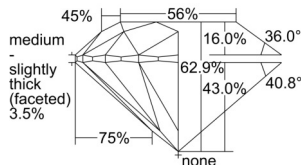

GIA®

FACSIMILE

GIA REPORT 2507473636

Verify this report at GIA.edu

GIA NATURAL DIAMOND DOSSIER®

September 23, 2024
GIA Report Number 2507473636
Shape and Cutting Style ..... Round Brilliant
Measurements ..... 4.86 - 4.90 x 3.07 mm

GRADING RESULTS

Carat Weight ..... 0.45 carat
Color Grade ..... H
Clarity Grade VS1
Cut Grade ..... Excellent

ADDITIONAL GRADING INFORMATION

Polish ..... Excellent
Symmetry ..... Excellent
Fluorescence ..... None
Clarity Characteristics ..... Cloud, Pinpoint
Inscription(s): GIA 2507473636

PROPORTIONS

Profile to actual proportions

GRADING SCALES

GIA COLOR SCALE	GIA CLARITY SCALE	GIA CUT SCALE
D	FLAWLESS	EXCELLENT
E	INTERNALLY FLAWLESS	
F	VVS₁	VERY GOOD
G		
H	VVS₂	GOOD
I	VS₁	
J	VS₂	FAIR
K	SI₁	
L	SI₂	POOR
M	I₁	
N	I₂	
O	I₃	
P		
Q		
R		
S		
T		
U		
V		
W		
X		
Y		
Z