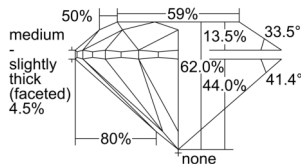

GIA®

FACSIMILE

GIA REPORT 2507477124

Verify this report at GIA.edu

GIA NATURAL DIAMOND DOSSIER®

September 25, 2024
GIA Report Number 2507477124
Shape and Cutting Style ..... Round Brilliant
Measurements ..... 5.06 - 5.10 x 3.15 mm

GRADING RESULTS

Carat Weight ..... 0.50 carat
Color Grade ..... H
Clarity Grade S11
Cut Grade ..... Excellent

ADDITIONAL GRADING INFORMATION

Polish ..... Excellent
Symmetry ..... Excellent
Fluorescence ..... None
Clarity Characteristics ..... Feather, Crystal
Inscription(s): GIA 2507477124

PROPORTIONS

Profile to actual proportions