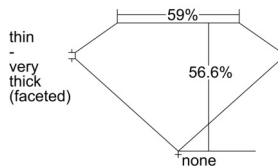

GIA®

FACSIMILE

GIA REPORT 2507479700

Verify this report at GIA.edu

GIA NATURAL DIAMOND DOSSIER®

September 23, 2024
GIA Report Number 2507479700
Shape and Cutting Style ..... Heart Brilliant
Measurements ..... 4.60 x 5.23 x 2.96 mm

GRADING RESULTS

Carat Weight ..... 0.42 carat
Color Grade ..... F
Clarity Grade VVS1

ADDITIONAL GRADING INFORMATION

Polish ..... Excellent
Symmetry ..... Excellent
Fluorescence ..... None
Clarity Characteristics ..... Cloud, Pinpoint, Feather
Inscription(s): GIA 2507479700

PROPORTIONS

Profile not to actual proportions

GRADING SCALES

GIA COLOR SCALE		GIA CLARITY SCALE			
COLORLESS	D	VERY VERY SLIGHTLY INCLUDED	FLAWLESS		
	E		INTERNALLY FLAWLESS		
	F	VERY SLIGHTLY INCLUDED	VVS₁		
	G		VVS₂		
	H		VS₁		
	NEAR COLORLESS	I	SLIGHTLY INCLUDED	VS₂	
		J		SI₁	
		FAINT	K	INCLUDED	SI₂
			L		I₁
			M		I₂
VERT LIGHT	N	LIGHT	I₃		
	O				
	P				
	Q				
	R