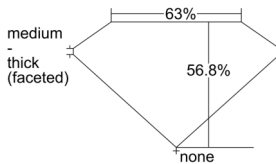

GIA®

FACSIMILE

GIA REPORT 2507485823

Verify this report at GIA.edu

GIA NATURAL DIAMOND DOSSIER®

September 24, 2024
GIA Report Number 2507485823
Shape and Cutting Style ..... Heart Brilliant
Measurements ..... 4.87 x 5.64 x 3.20 mm

GRADING RESULTS

Carat Weight ..... 0.50 carat
Color Grade ..... E
Clarity Grade VS1

ADDITIONAL GRADING INFORMATION

Polish ..... Excellent
Symmetry ..... Very Good
Fluorescence ..... None
Clarity Characteristics ..... Cavity, Feather, Pinpoint
Inscription(s): GIA 2507485823

PROPORTIONS

Profile not to actual proportions

GRADING SCALES

GIA COLOR SCALE		GIA CLARITY SCALE			
COLORLESS	D	VERY VERY SLIGHTLY INCLUDED	FLAWLESS		
	E		INTERNALLY FLAWLESS		
	F		VVS₁		
	NEAR COLORLESS	G	VERY SLIGHTLY INCLUDED	VVS₂	
		H		VS₁	
		FANT	I	SLIGHTLY INCLUDED	VS₂
			J		SI₁
	LIGHT	K	INCLUDED	SI₂	
		L		I₁	
		M		I₂	
VERT LIGHT		N	INCLUDED	I₃	
		O			
		P			
LIGHT		Q			
		R			
	S				
	T				
	Z