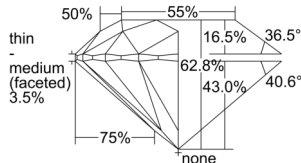

GIA®

FACSIMILE

GIA REPORT 2507488364

Verify this report at GIA.edu

GIA NATURAL DIAMOND DOSSIER®

September 24, 2024
GIA Report Number 2507488364
Shape and Cutting Style ..... Round Brilliant
Measurements ..... 5.64 - 5.68 x 3.55 mm

GRADING RESULTS

Carat Weight ..... 0.70 carat
Color Grade ..... F
Clarity Grade S11
Cut Grade ..... Excellent

ADDITIONAL GRADING INFORMATION

Polish ..... Excellent
Symmetry ..... Excellent
Fluorescence ..... None
Clarity Characteristics ..... Crystal
Inscription(s): GIA 2507488364

PROPORTIONS

Profile to actual proportions

GRADING SCALES

GIA COLOR SCALE	GIA CLARITY SCALE	GIA CUT SCALE	
D	FLAWLESS	EXCELLENT	
E	INTERNALLY FLAWLESS		
F		VVS₁	VERY GOOD
G	VVS₂		
H	VS₁	GOOD	
I	VS₂		
J	S1₁	FAIR	
K	S1₂		
L	I₁	POOR	
M	I₂		
N	I₃		
O			
P			
Q			
R			
S			
T			
U			
V			
W			
X			
Y			
Z