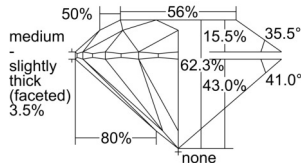

GIA®

FACSIMILE

GIA REPORT 2507488437

Verify this report at GIA.edu

GIA NATURAL DIAMOND DOSSIER®

September 24, 2024
GIA Report Number **2507488437**
Shape and Cutting Style ..... **Round Brilliant**
Measurements ..... **5.17 - 5.18 x 3.22 mm**

GRADING RESULTS

Carat Weight ..... **0.53 carat**
Color Grade ..... **H**
Clarity Grade **VS1**
Cut Grade ..... **Excellent**

ADDITIONAL GRADING INFORMATION

Polish ..... **Excellent**
Symmetry ..... **Excellent**
Fluorescence ..... **Faint**
Clarity Characteristics ..... **Feather, Pinpoint**
Inscription(s): **GIA 2507488437**

PROPORTIONS

Profile to actual proportions

GRADING SCALES

GIA COLOR SCALE	GIA CLARITY SCALE	GIA CUT SCALE
COLOURLESS D	FLAWLESS	EXCELLENT
E	INTERNALLY FLAWLESS	
F	VVS₁	VERY GOOD
G		
H	VVS₂	GOOD
I	VS₁	
J	VS₂	FAIR
K	SI₁	
L	SI₂	POOR
M	I₁	
N	I₂	
O	I₃	
P		
Q		
R		
S		
T		
U		
V		
W		
X		
Y		
Z