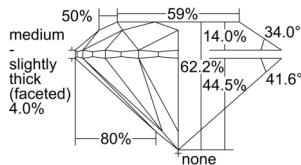

GIA®

FACSIMILE

GIA NATURAL DIAMOND DOSSIER®

September 25, 2024
GIA Report Number 2507492992
Shape and Cutting Style ..... Round Brilliant
Measurements ..... 5.08 - 5.12 x 3.17 mm

GRADING RESULTS

Carat Weight ..... 0.50 carat
Color Grade ..... H
Clarity Grade S11
Cut Grade ..... Excellent

ADDITIONAL GRADING INFORMATION

Polish ..... Excellent
Symmetry ..... Excellent
Fluorescence ..... None
Clarity Characteristics ..... Crystal
Inscription(s): GIA 2507492992

GIA REPORT 2507492992

Verify this report at GIA.edu

PROPORTIONS

Profile to actual proportions

GRADING SCALES

GIA COLOR SCALE	GIA CLARITY SCALE	GIA CUT SCALE	
D	FLAWLESS	EXCELLENT	
E	INTERNALLY FLAWLESS		
F		VVS₁	VERY GOOD
G	VVS₂		
H	VS₁	GOOD	
I	VS₂		
J	S1₁	FAIR	
K	S1₂		
L	I₁	POOR	
M	I₂		
N	I₃		
O			
P			
Q			
R			
S			
T			
U			
V			
W			
X			
Y			
Z