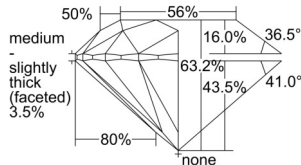

GIA®

FACSIMILE

GIA REPORT 2507493576

Verify this report at GIA.edu

GIA NATURAL DIAMOND DOSSIER®

September 25, 2024
GIA Report Number 2507493576
Shape and Cutting Style ..... Round Brilliant
Measurements ..... 5.03 - 5.06 x 3.19 mm

GRADING RESULTS

Carat Weight ..... 0.50 carat
Color Grade ..... H
Clarity Grade S11
Cut Grade ..... Excellent

ADDITIONAL GRADING INFORMATION

Polish ..... Excellent
Symmetry ..... Excellent
Fluorescence ..... None
Clarity Characteristics ..... Crystal, Cloud
Inscription(s): GIA 2507493576

PROPORTIONS

Profile to actual proportions

GRADING SCALES

GIA COLOR SCALE

COLORLESS	D
	E
	F
	G
	H
	I
	J
NEAR COLORLESS	K
	L
Faint	M
	N
	O
	P
Very Light	Q
	R
	S
	T
	U
	V
	W
	X
	Y
Light	Z

GIA CLARITY SCALE

FLAWLESS	VERY VERY SLIGHTLY INCLUDED	FLAWLESS	
			EXCELLENT
INTERNALLY FLAWLESS	VERY SLIGHTLY INCLUDED	VVS₁	
		VERY GOOD	
VVS₂	SLIGHTLY INCLUDED	VS₁	
		GOOD	
VS₂	FAIR		
SI₁	INCLUDED	I₁	
		POOR	
SI₂			
I₂			
I₃			

GIA CUT SCALE

EXCELLENT
VERY GOOD
GOOD
FAIR
POOR