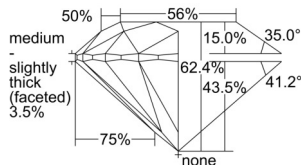

GIA®

FACSIMILE

GIA REPORT 2507493964

Verify this report at GIA.edu

GIA NATURAL DIAMOND DOSSIER®

September 25, 2024
GIA Report Number 2507493964
Shape and Cutting Style ..... Round Brilliant
Measurements ..... 4.44 - 4.47 x 2.78 mm

GRADING RESULTS

Carat Weight ..... 0.33 carat
Color Grade ..... E
Clarity Grade S11
Cut Grade ..... Excellent

ADDITIONAL GRADING INFORMATION

Polish ..... Excellent
Symmetry ..... Excellent
Fluorescence ..... None
Clarity Characteristics ..... Cloud, Crystal
Inscription(s): GIA 2507493964

PROPORTIONS

Profile to actual proportions

GRADING SCALES

GIA COLOR SCALE	GIA CLARITY SCALE	GIA CUT SCALE	
D	FLAWLESS	EXCELLENT	
E	INTERNALLY FLAWLESS		
F		VVS₁	VERY GOOD
G	VVS₂		
H	VS₁	GOOD	
I	VS₂		
J	S1₁	FAIR	
K	S1₂		
L	I₁	POOR	
M	I₂		
N	I₃		
O			
P			
Q			
R			
S			
T			
U			
V			
W			
X			
Y			
Z