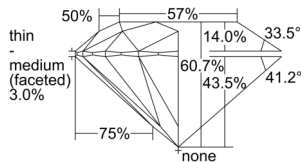

GIA®

FACSIMILE

GIA REPORT 2507494991

Verify this report at GIA.edu

GIA NATURAL DIAMOND DOSSIER®

September 25, 2024
GIA Report Number 2507494991
Shape and Cutting Style ..... Round Brilliant
Measurements ..... 4.54 - 4.57 x 2.76 mm

GRADING RESULTS

Carat Weight ..... 0.34 carat
Color Grade ..... E
Clarity Grade S11
Cut Grade ..... Excellent

ADDITIONAL GRADING INFORMATION

Polish ..... Excellent
Symmetry ..... Excellent
Fluorescence ..... None
Clarity Characteristics ..... Crystal
Inscription(s): GIA 2507494991

PROPORTIONS

Profile to actual proportions